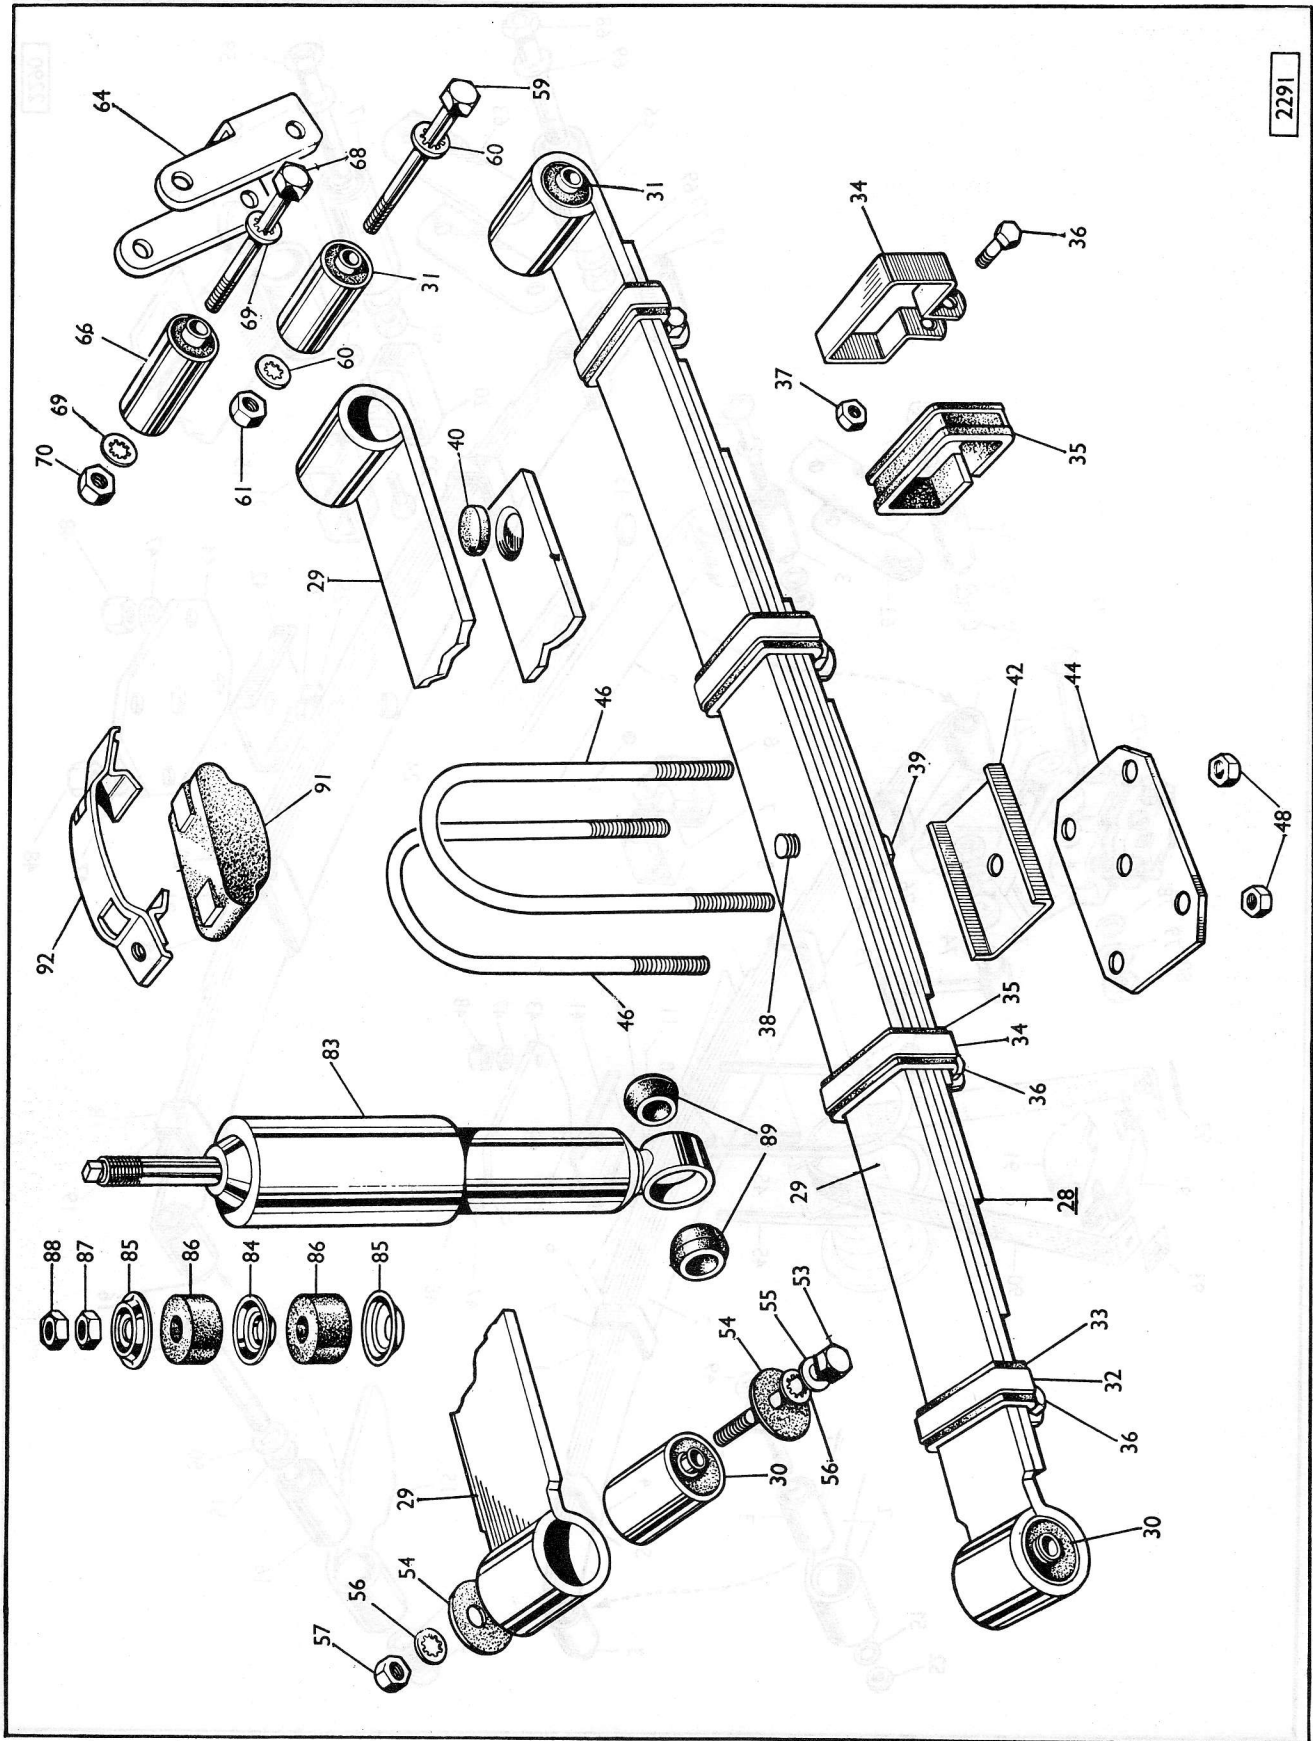

### SUSPENSION — REAR

2291

PLATE B — SECTION S

SUSPENSION — REAR

Plate Ref.	Part Number	DESCRIPTION	No. per Veh.	REMARKS	
	1223892	REAR SPRING	2	Series III from B9203548; C.K.D. South Africa B9250157, Italy B9250241 and Series IV, onwards	
	5042062	Leaf No. 1—Main	2		
	9199163	Bush—Spring eye (Front)	2		
	9199024	Bush—Spring eye (Rear)	2		
	5038344	Clip	4		
	5038346	Rubber liner	4		
	5042063	Clip	4		
	5042064	Rubber liner	4		
	19504081	Bolt, 1/4" UNF. x 1"	8		
	9510040	Nut, 1/4" UNF.	8		
	5042066	Dowel bolt c/w nut	2		
	1201482	Locating collar—Dowel bolt	2		
	P.84770	Thrust button	8		
A41	1201487	Location plate	2		Series I
AB42	1206050	Location plate	2		Series II, onwards
A43	1201484	Clamp plate	2	Series I	
AB44	1207239	Clamp plate	2	Series II, III and IV up to 1228933	
	1228933	Clamp plate	2	From B94101544 BU, B94600001 CKD.	
A45	9009080	"U" bolt	4	Series I	
B46	9009081	"U" bolt	4	Series II, III and IV up to 9009085	
	9009085	"U" bolt	4	From B94101544 BU, B94600001 CKD.	
A47	9067049	Washer, 7/8" plain	8	Series I and II	
	9571073	Nut, 7/8" Nyloc	8	} Alternatives	
AB48	9555073	Nut, 7/8" Oddie	8		
A49	9003091	Bolt, 7/8" UNF.	2	Series I and II	
	9067049	Washer, 7/8" plain	2	} Up to 9067047	
	9067500	Washer, 7/8" plain	2		
A50	9067047	Washer, 7/8" plain	2	Series II from B9115001 up to Series III	
A51	9664282	Washer, 7/8" shakeproof	4	} Series I and II	
A52	5220704	Nut, 7/8" UNF.	2		
B53	19107302	Bolt, 7/8" UNF. x 3 1/4"	2	} Series III, onwards	
B54	1214902	Washer (rubber)	4		
B55	9067047	Washer, 7/8" plain	2		
B56	9664282	Washer, 7/8" shakeproof	4		
B57	5220704	Nut, 7/8" UNF.	2		
A58	9003091	Bolt, 7/8" UNF.	2		
AB59	19107302	Bolt, 7/8" UNF. x 3 1/4"	2		
AB60	9664282	Washer, 7/8" shakeproof	4	} Spring eye (Rear) to shackle	
AB61	5220704	Nut, 7/8" UNF.	2		
A62	P.54548	Shackle	2	Series I	
A63	1206045	Shackle	2	Series II up to B9115000	
	1216949	Shackle	2	Series II from B9115001	
B64	1206045	Shackle	2	Series III and IV, onwards	
A65	9199018	Bush	2	Series I	
AB66	9199024	Bush	2	Series II, onwards	
A67	9003091	Bolt, 7/8" UNF.	2	Series I	
AB68	19107302	Bolt, 7/8" UNF. x 3 1/4"	2	Series II, onwards	
AB69	9664282	Washer, 7/8" shakeproof	4	} Shackle to frame	
AB70	5220704	Nut, 7/8" UNF.	2		